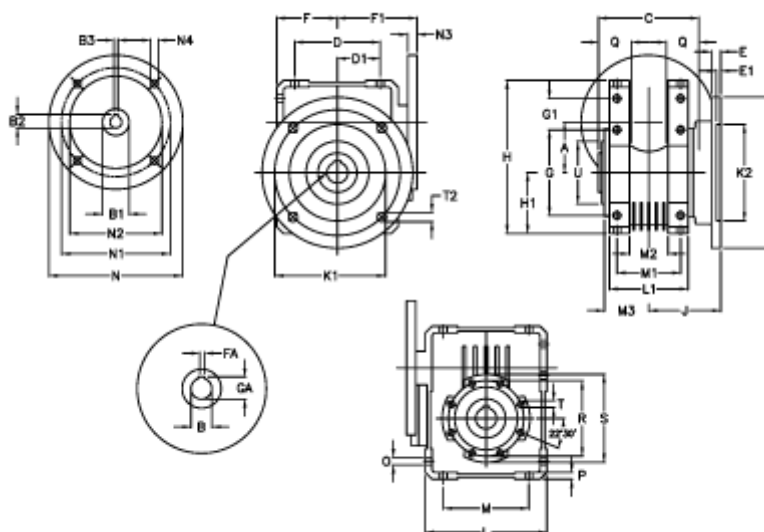

Article number: 392211002354036

Description: Worm Gear with Torque Limiter
W110 L2-UFC-23-P100 B5

Measures

A = 110.10	E = 20	H = 308.0	M = 184	N4 = 13	U = 130
B = 42	E1 = 12	H1 = 125.0	M1 = 115	O = 14.0	
B1 E7 = 28	F = 125	J = 131.5	M2 = 69	P = 14	
B2 = 31.3	F1 = 151	K = 280	M3 = 73.0	Q = 45	
B3 H9 = 8	FA = 12	K1 = 230	N = 250	R = 165	
C = 155	G = 184	K2 = 170	N1 = 215	S = 200	
D = 174.0	G1 = 58.0	L = 250	N2 = 180	T = M12x19	
D1 = 82.0	GA = 45.3	L1 = 143	N3 = 13.0	T2 = 13.0	